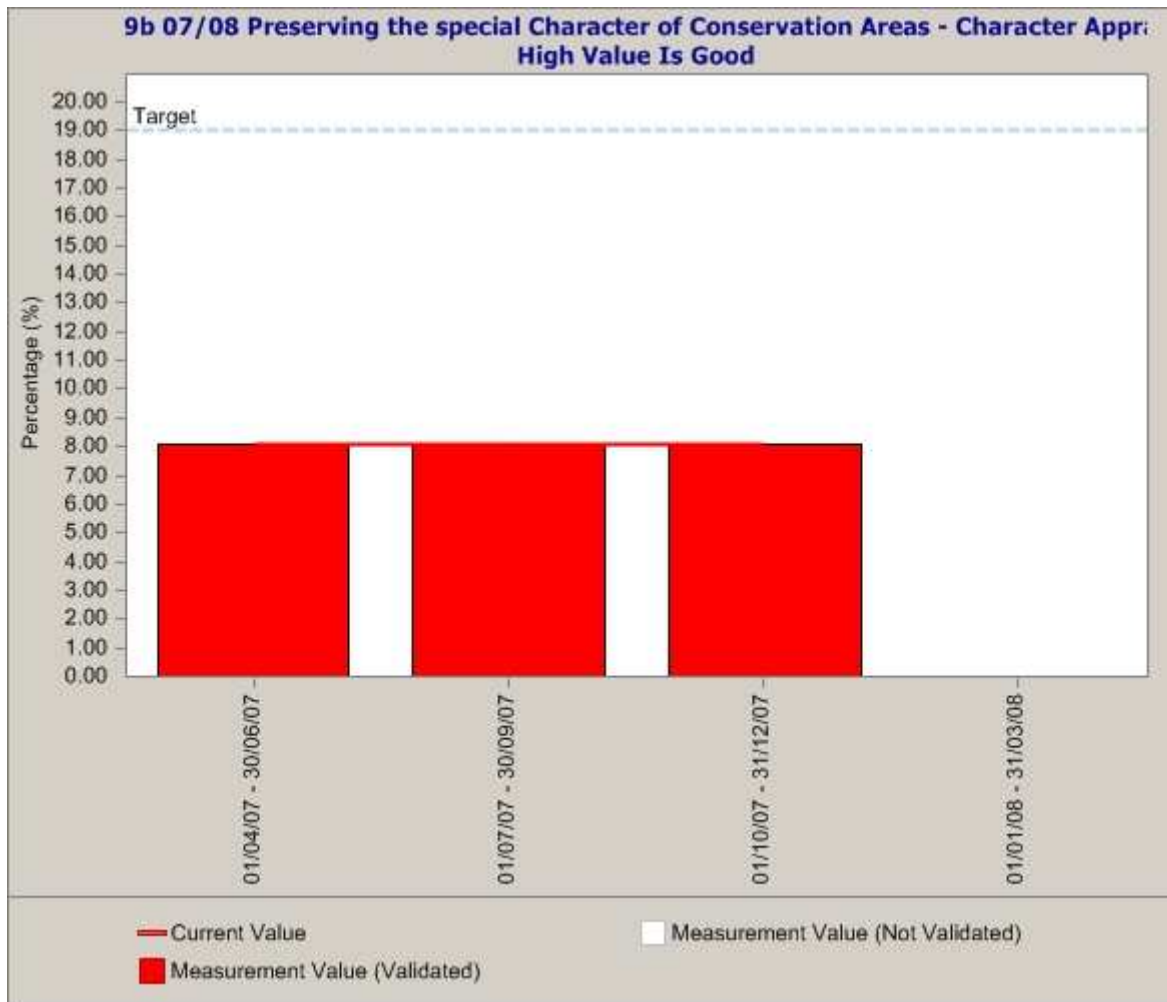

Performance Indicator Progress Report

Performance Target	BV219b 07/08 Preserving the special Character of Conservation Areas - Character Appraisals
Strategy Map Item Measured	Total number of conservation areas in the local authority area
Current Status	Failing
Description	Percentage of conservation areas in the local authority area with an up-to-date character appraisal.
Start Date	01 Apr 2007
End Date	31 Mar 2008

Performance Target Chart

Chart Notes

For this Performance Target a HIGHER value is better. Values entered for this Performance Target are a SNAPSHOT in time. The current value is always the value of the most recent period. Results for each period are summed across all system users entering data for this Performance Target. This chart shows the most up to date data for this Performance Target. Any missing data will have an effect on the results shown.

Performance Target Notes

Percentage of conservation areas in the local authority area with an up-to-date character appraisal.

Measurement Date	Value for period (%)	Snapshot Value (%)
01 Jul 2007	8.10	8.10
01 Oct 2007	8.10	8.10
01 Jan 2008	8.10	8.10

Target	Value (%)
Overall Target	19.00

Measurer And Validator Comments

01 Jul 2007 No progress made due to lack of resources.

Validator's Comment: The lack of resource issue will be addressed by submitting a PDG report to cabinet in Jan 08